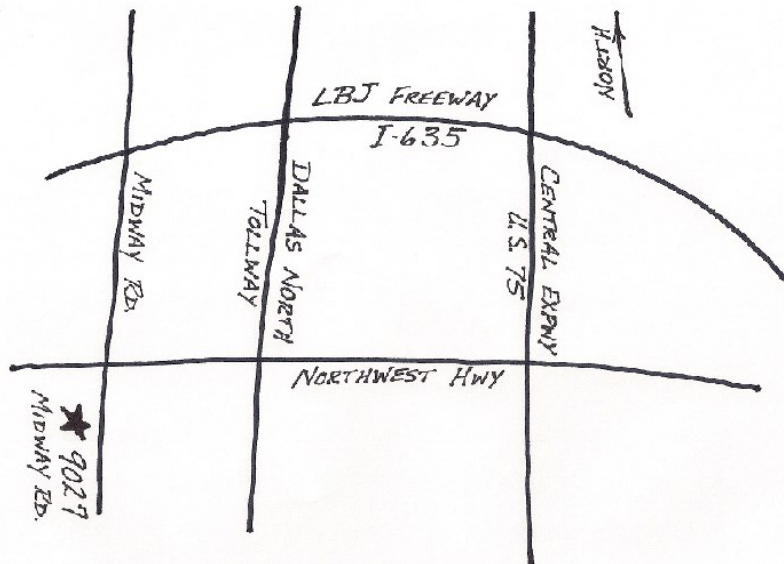

Join us at the Unit 176 Holiday Party and Pairs Games

Cochran Chapel United Methodist Church

9027 Midway Road Dallas, TX

Meaders Hall is in the center of the church property, attached to the back of the small chapel on the corner.

Best Holiday Party Ever: Food, friends, and bridge!

Directions:

From North Dallas Tollway exit on Northwest Highway. Go west to the second light from the NDT. Turn left (south) onto Midway. Entrance is on the right.

Please leave the parking spaces over the bridge for people who are less mobile.

Since there are only 100 paved parking spaces, it is hoped that you will make plans to carpool with some of your friends.